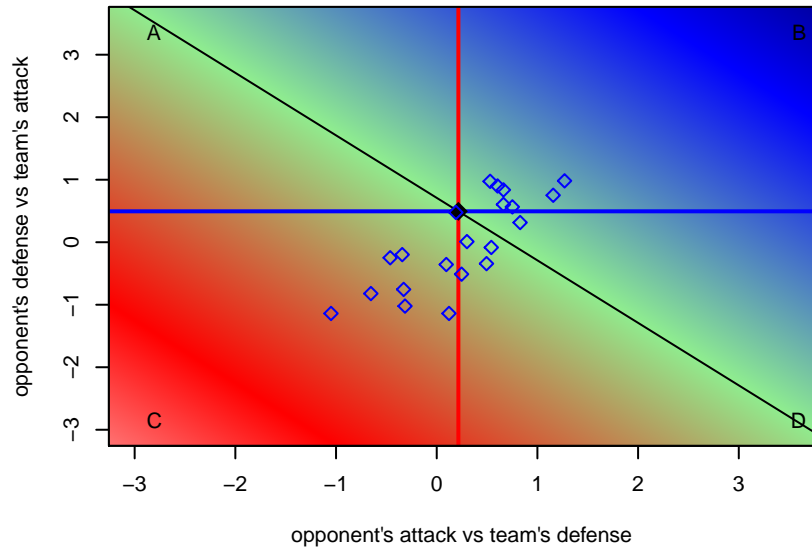

# West Seattle En Fuego G01

West Seattle, WA  
 G01 total strength=903  
 attack=1.64 defense=1.24

alt names used:

Venues played:  
 2014 Starfire Spring Classic GU13  
 2014 RVS Classic GU13  
 2014 Seattle Cup GU13  
 2014 Xtreme Cup GU13  
 2014 Labor Day Cup GU13  
 2014 PacNW Winter Classic Premier II U13

**attack and defense variance (black dot)  
relative to other teams  
and top 10 in region**

**attack and defense rating  
relative to others at age  
and all opponents in last 13 months**

**attack and defense rating  
relative to others at age  
and all opponents in last 13 months**

**Performance relative to 13 month average**

**Performance relative to 13 month average**

Distribution of opponents  
 Red = Lose zone, Blue = Win zone, Green = Even  
 Black line separates win/lose zones