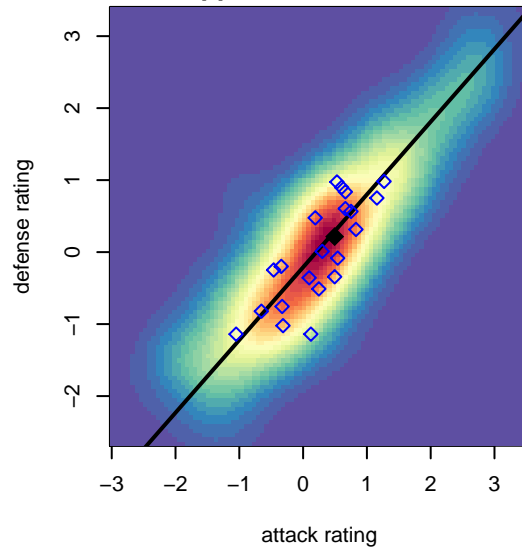

# West Seattle En Fuego G01

West Seattle, WA  
 G01 total strength=903  
 attack=1.64 defense=1.24

alt names used:

Venues played:  
 2014 Starfire Spring Classic GU13  
 2014 RVS Classic GU13  
 2014 Seattle Cup GU13  
 2014 Xtreme Cup GU13  
 2014 Labor Day Cup GU13  
 2014 PacNW Winter Classic Premier II U13

**attack and defense variance (black dot)  
relative to other teams  
and top 10 in region**

**attack and defense rating  
relative to others at age  
and all opponents in last 13 months**

**attack and defense rating  
relative to others at age  
and all opponents in last 13 months**

**Performance relative to 13 month average**

**Performance relative to 13 month average**

Distribution of opponents  
 Red = Lose zone, Blue = Win zone, Green = Even  
 Black line separates win/lose zones