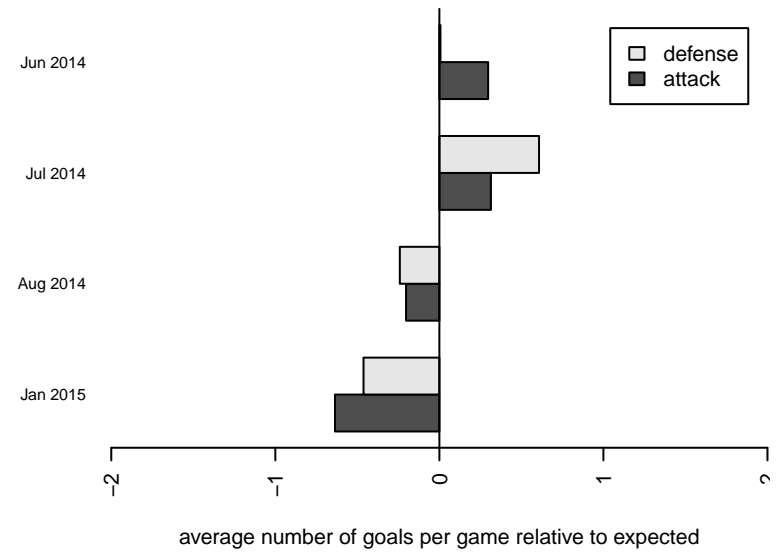

# West Seattle En Fuego G01

West Seattle, WA  
 G01 total strength=903  
 attack=1.64 defense=1.24

alt names used:

Venues played:  
 2014 Starfire Spring Classic GU13  
 2014 RVS Classic GU13  
 2014 Seattle Cup GU13  
 2014 Xtreme Cup GU13  
 2014 Labor Day Cup GU13  
 2014 PacNW Winter Classic Premier II U13

**attack and defense variance (black dot)  
relative to other teams  
and top 10 in region**

**attack and defense rating  
relative to others at age  
and all opponents in last 13 months**

**attack and defense rating  
relative to others at age  
and all opponents in last 13 months**

**Performance relative to 13 month average**

**Performance relative to 13 month average**

Distribution of opponents  
 Red = Lose zone, Blue = Win zone, Green = Even  
 Black line separates win/lose zones