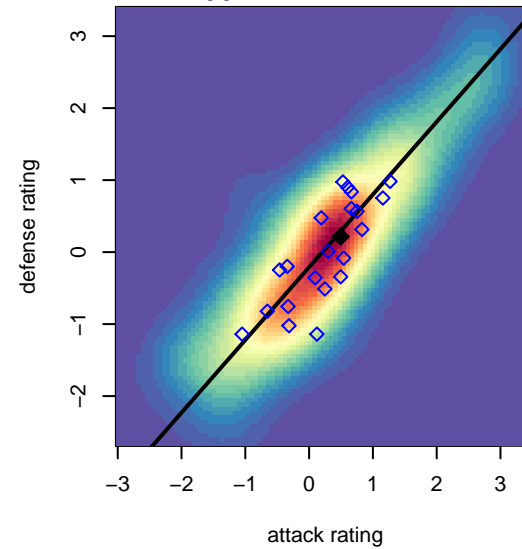

# West Seattle En Fuego G01

West Seattle, WA  
 G01 total strength=903  
 attack=1.64 defense=1.24

alt names used:

Venues played:  
 2014 Starfire Spring Classic GU13  
 2014 RVS Classic GU13  
 2014 Seattle Cup GU13  
 2014 Xtreme Cup GU13  
 2014 Labor Day Cup GU13  
 2014 PacNW Winter Classic Premier II U13

**attack and defense variance (black dot)  
relative to other teams  
and top 10 in region**

**attack and defense rating  
relative to others at age  
and all opponents in last 13 months**

**attack and defense rating  
relative to others at age  
and all opponents in last 13 months**

**Performance relative to 13 month average**

**Performance relative to 13 month average**

Distribution of opponents  
 Red = Lose zone, Blue = Win zone, Green = Even  
 Black line separates win/lose zones