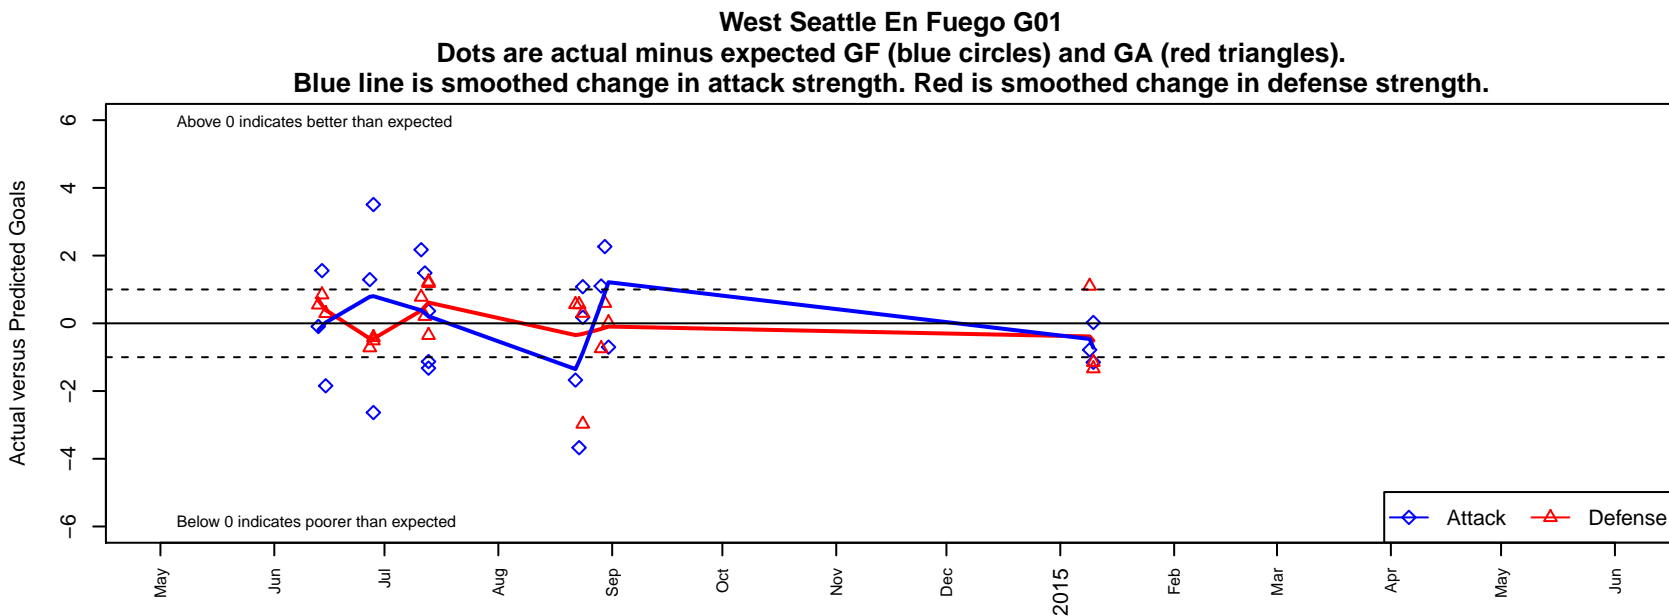

# West Seattle En Fuego G01

West Seattle, WA  
 G01 total strength=903  
 attack=1.64 defense=1.24

alt names used:

Venues played:  
 2014 Starfire Spring Classic GU13  
 2014 RVS Classic GU13  
 2014 Seattle Cup GU13  
 2014 Xtreme Cup GU13  
 2014 Labor Day Cup GU13  
 2014 PacNW Winter Classic Premier II U13

**attack and defense variance (black dot)  
relative to other teams  
and top 10 in region**

**attack and defense rating  
relative to others at age  
and all opponents in last 13 months**

**attack and defense rating  
relative to others at age  
and all opponents in last 13 months**

**Performance relative to 13 month average**

**Performance relative to 13 month average**

Distribution of opponents  
 Red = Lose zone, Blue = Win zone, Green = Even  
 Black line separates win/lose zones