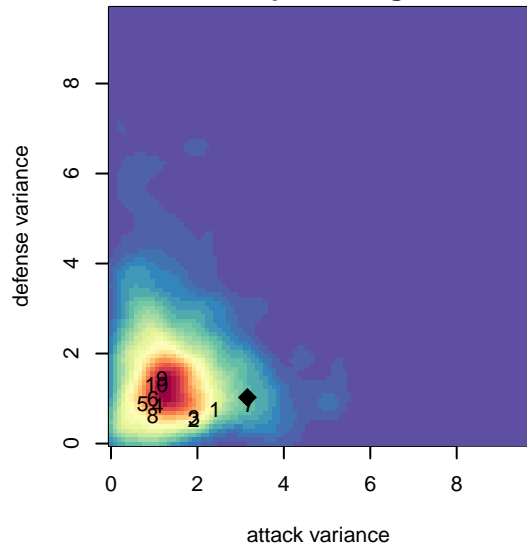

# West Seattle En Fuego G01

West Seattle, WA  
 G01 total strength=903  
 attack=1.64 defense=1.24

alt names used:

Venues played:  
 2014 Starfire Spring Classic GU13  
 2014 RVS Classic GU13  
 2014 Seattle Cup GU13  
 2014 Xtreme Cup GU13  
 2014 Labor Day Cup GU13  
 2014 PacNW Winter Classic Premier II U13

**attack and defense variance (black dot)  
relative to other teams  
and top 10 in region**

**attack and defense rating  
relative to others at age  
and all opponents in last 13 months**

**attack and defense rating  
relative to others at age  
and all opponents in last 13 months**

**Performance relative to 13 month average**

**Performance relative to 13 month average**

Distribution of opponents  
 Red = Lose zone, Blue = Win zone, Green = Even  
 Black line separates win/lose zones