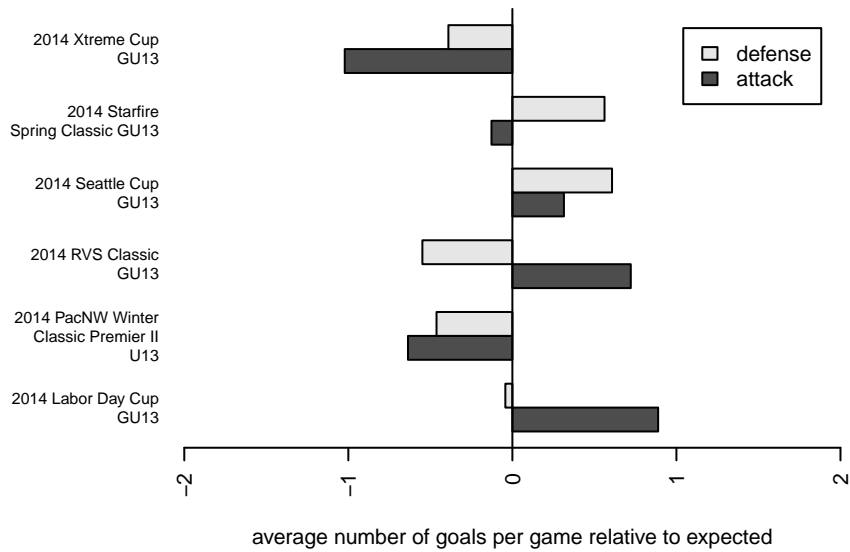

# West Seattle En Fuego G01

West Seattle, WA  
 G01 total strength=903  
 attack=1.64 defense=1.24

alt names used:

Venues played:  
 2014 Starfire Spring Classic GU13  
 2014 RVS Classic GU13  
 2014 Seattle Cup GU13  
 2014 Xtreme Cup GU13  
 2014 Labor Day Cup GU13  
 2014 PacNW Winter Classic Premier II U13

**attack and defense variance (black dot)  
relative to other teams  
and top 10 in region**

**attack and defense rating  
relative to others at age  
and all opponents in last 13 months**

**attack and defense rating  
relative to others at age  
and all opponents in last 13 months**

**Performance relative to 13 month average**

**Performance relative to 13 month average**

Distribution of opponents  
 Red = Lose zone, Blue = Win zone, Green = Even  
 Black line separates win/lose zones